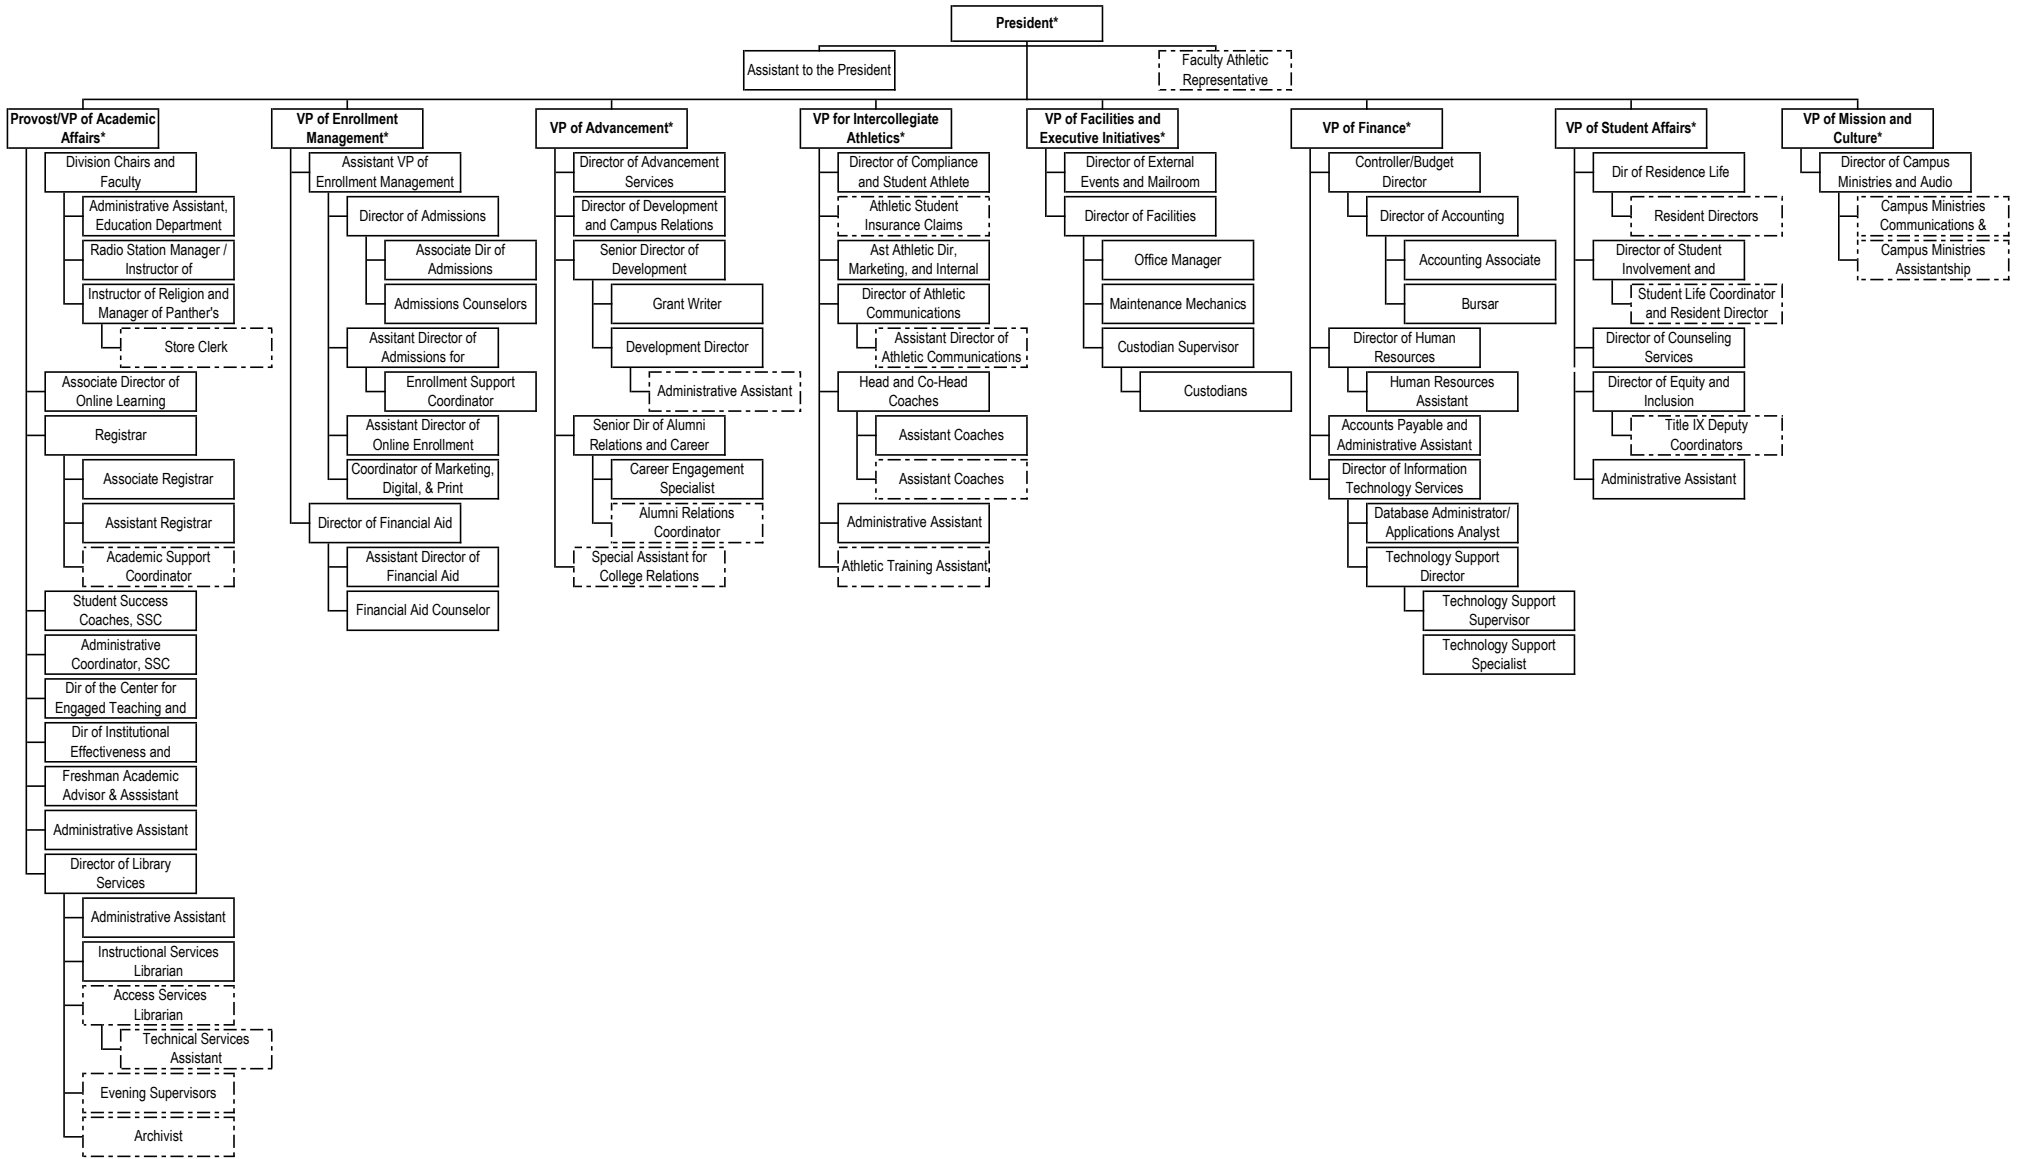

# Kentucky Wesleyan College Organizational Chart

Key: \* = Officer, Dir = Director, Ast = Assistant, Asc = Associate; dotted line = part-time, solid line = full-time