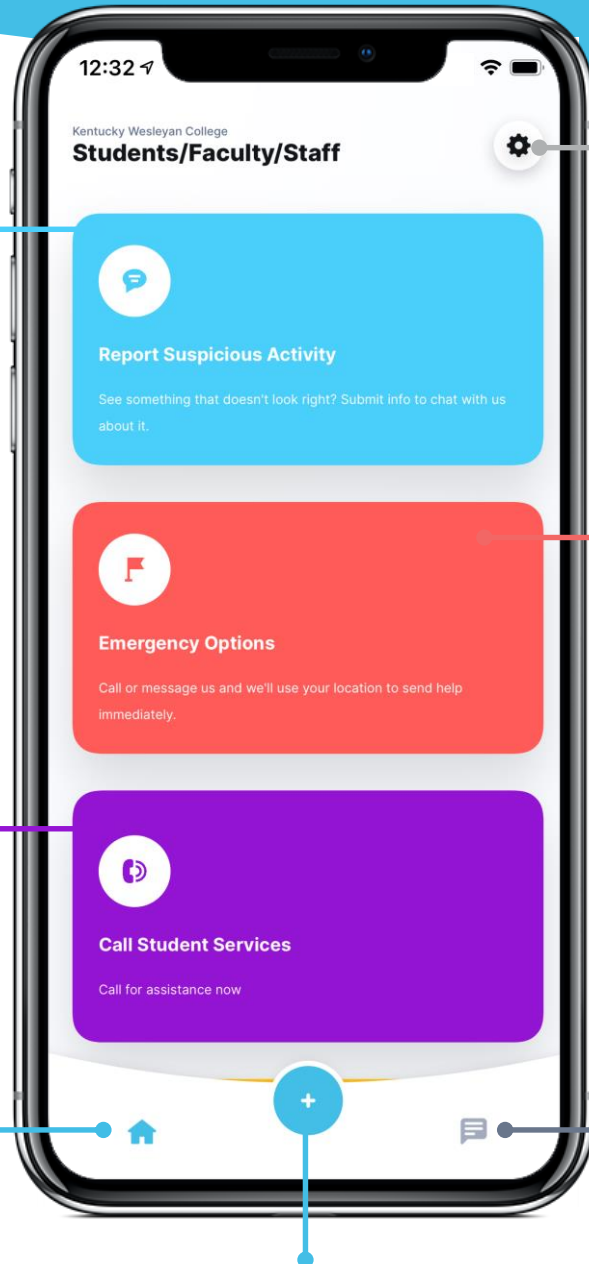

LiveSafe®

Student-Sourced Risk Intelligence

Get Instant Updates

Broadcast messages are displayed at the top of the home screen for quick access to information.

SafeWalk

Invite friends to virtually walk you to your destination.

Access Information and Emergency Procedures

View important info from Wesleyan, like emergency procedures and community resources.

Tab Navigation: Home

See an overview of LiveSafe resources and updates from Wesleyan.

Submit Tips to Safety & Security

When you see something suspicious, share that info with Wesleyan's safety and security team.

Settings

Access profile settings, manage your community, and get app help.

Request Help

Communicate with local emergency services and campus safety officials – no matter where you are.

Tab Navigation: Activity

Access past broadcast messages, check-ins, and chat conversations.

Get LiveSafe

Download "LiveSafe" from the App Store or Google Play. Register and fill out your profile. Search for & select Kentucky Wesleyan College. You're set!